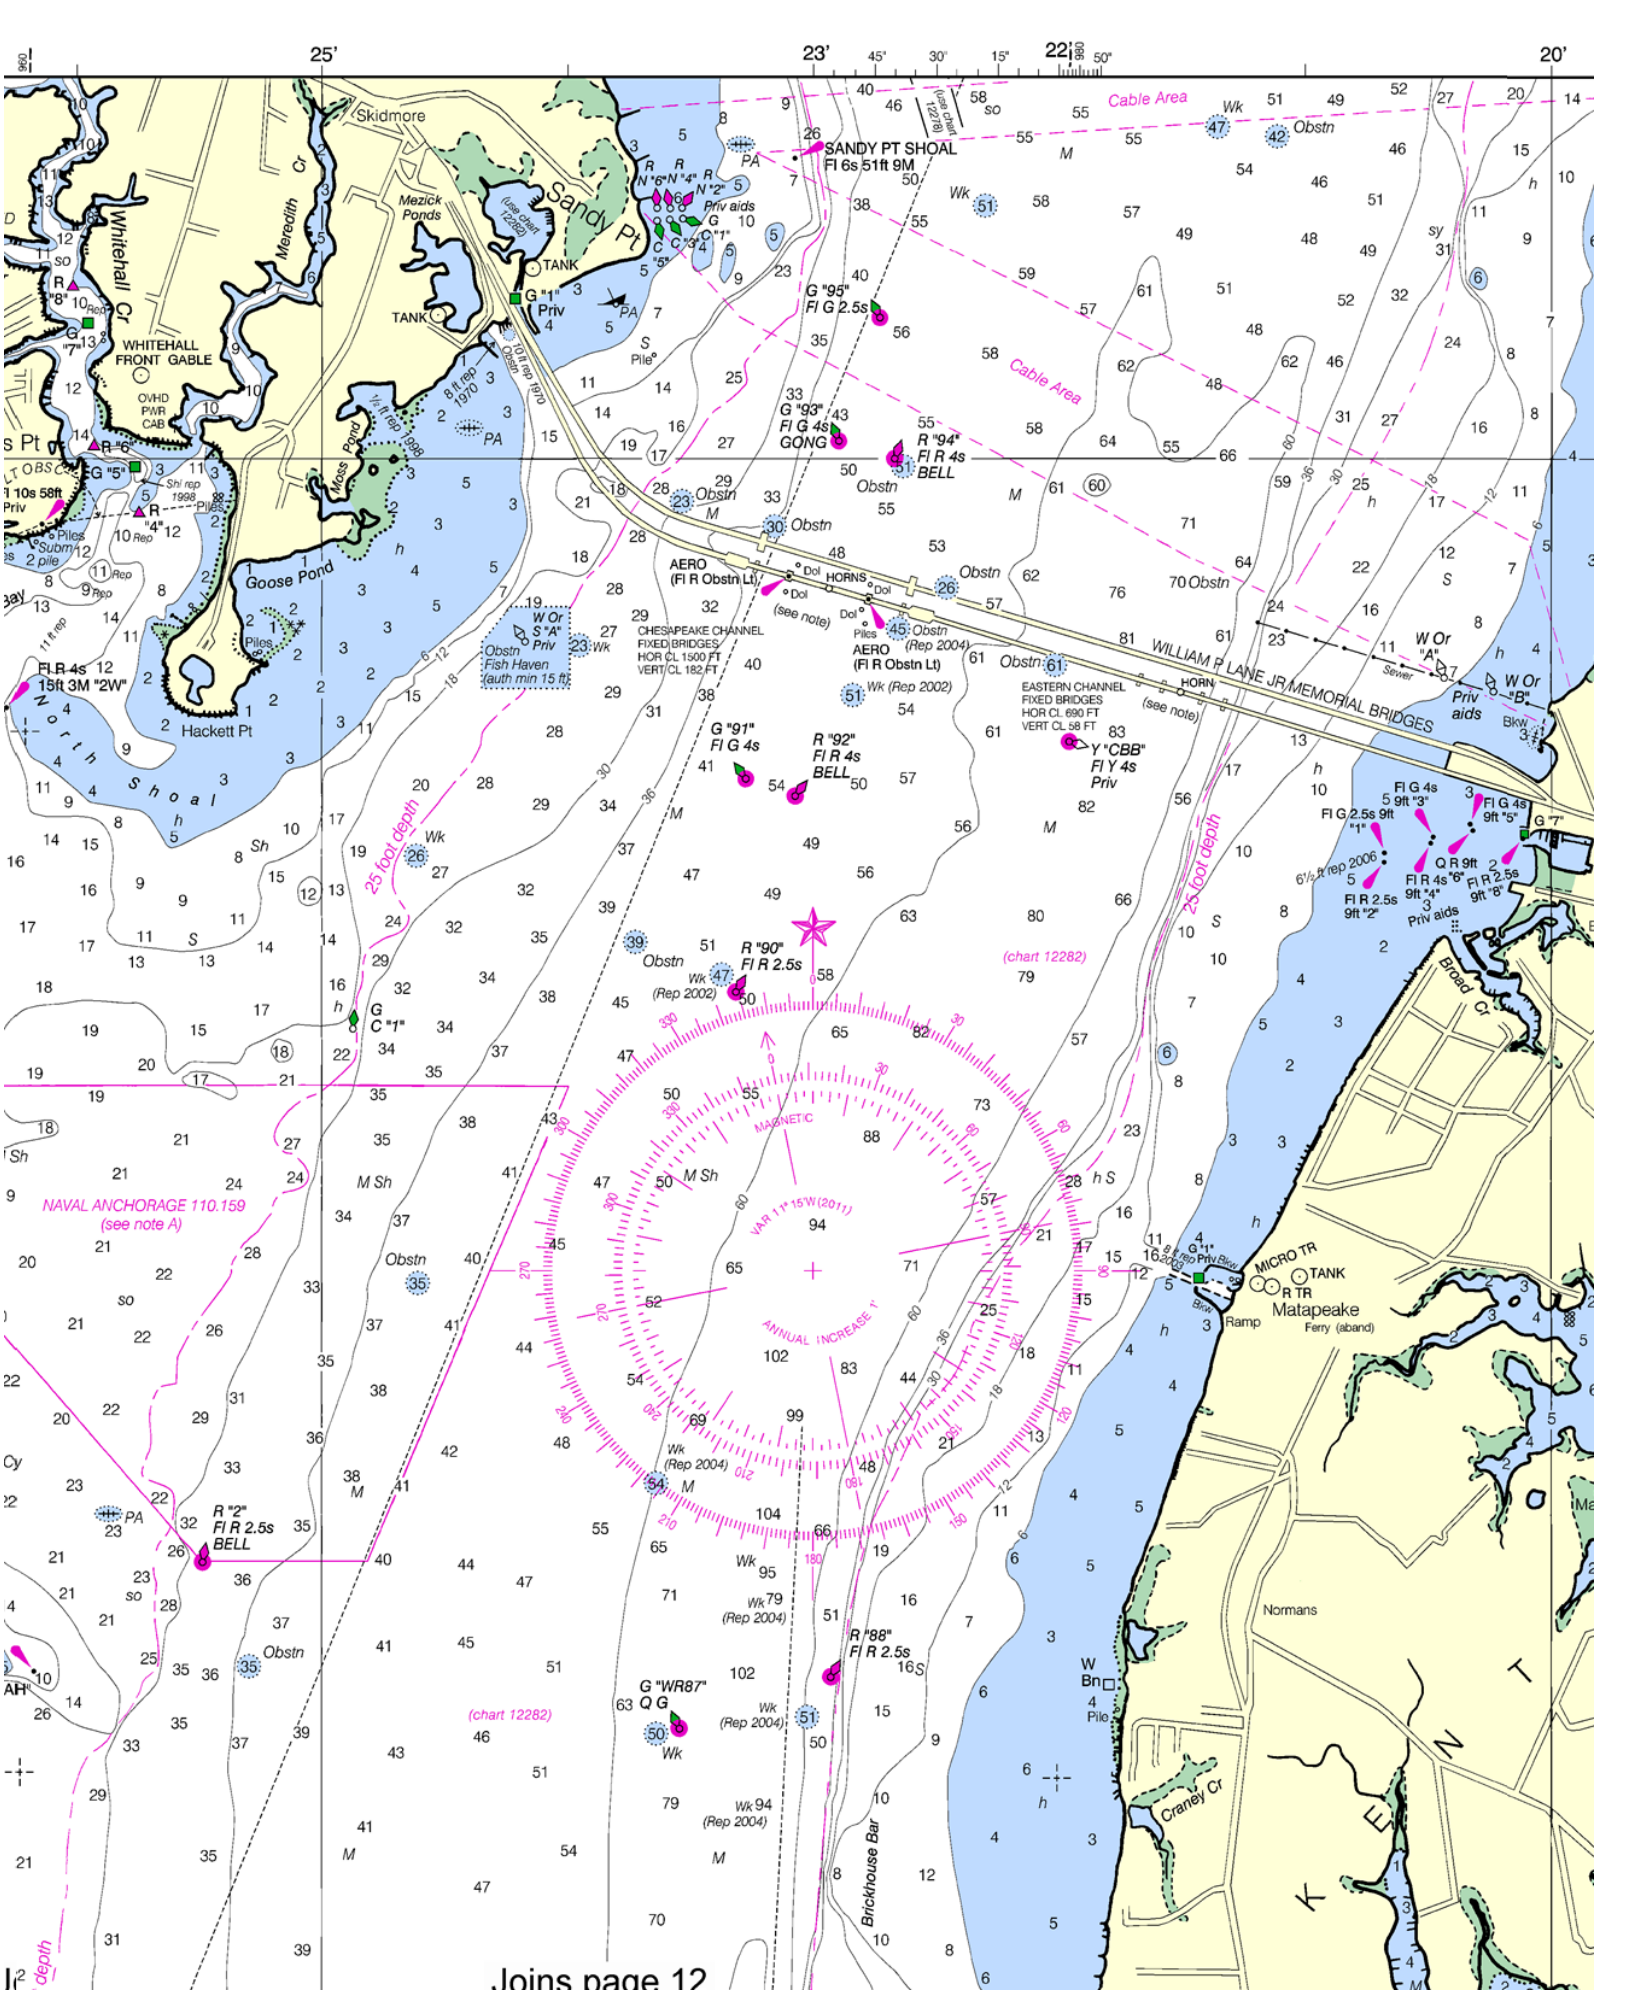

Printed at reduced scale.

SCALE 1:40,000

See Note on page 5.

Nautical Miles

.Joins page 12

Printed at reduced scale.

SCALE 1:40,000
Nautical Miles

See Note on page 5.